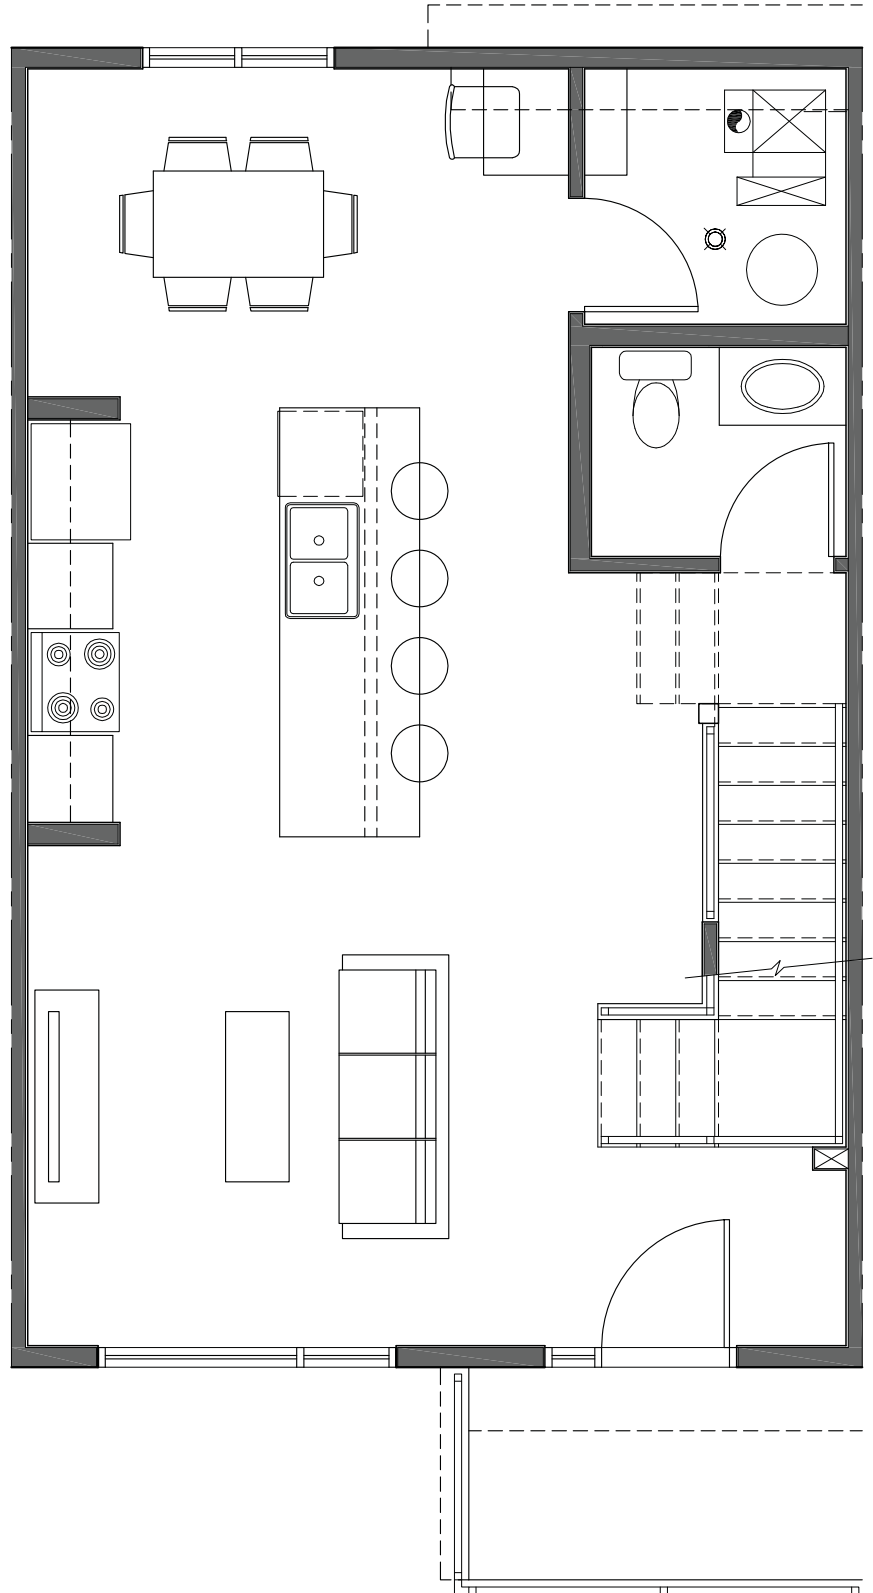

A1 – GARAGE / ENTRY

THE PORTAGE

AT LONGBOAT LANDING

A1

SQUARE FOOTAGE

Livable space 1,428

Garage 436

TOTAL 1,864

UNITS SHARING THIS CONFIGURATION

2, 5*, 6

*layout is mirrored

DEVONIAN

The above illustration is for information purposes only and is not a true representation of the final project. The Developer reserves the right to make changes to the floor plans, project design, specifications and interiors. Final dimensions, square footage and floor plans and project configuration may vary.

A1 – LIVINGROOM / KITCHEN

THE PORTAGE

AT LONGBOAT LANDING

A1

SQUARE FOOTAGE

Livable space 1,428

Garage 436

TOTAL 1,864

UNITS SHARING THIS CONFIGURATION

2, 5*, 6

*layout is mirrored

A1 – 3 BEDROOM OPTION

THE PORTAGE

AT LONGBOAT LANDING

A1 SQUARE FOOTAGE

Livable space 1,428