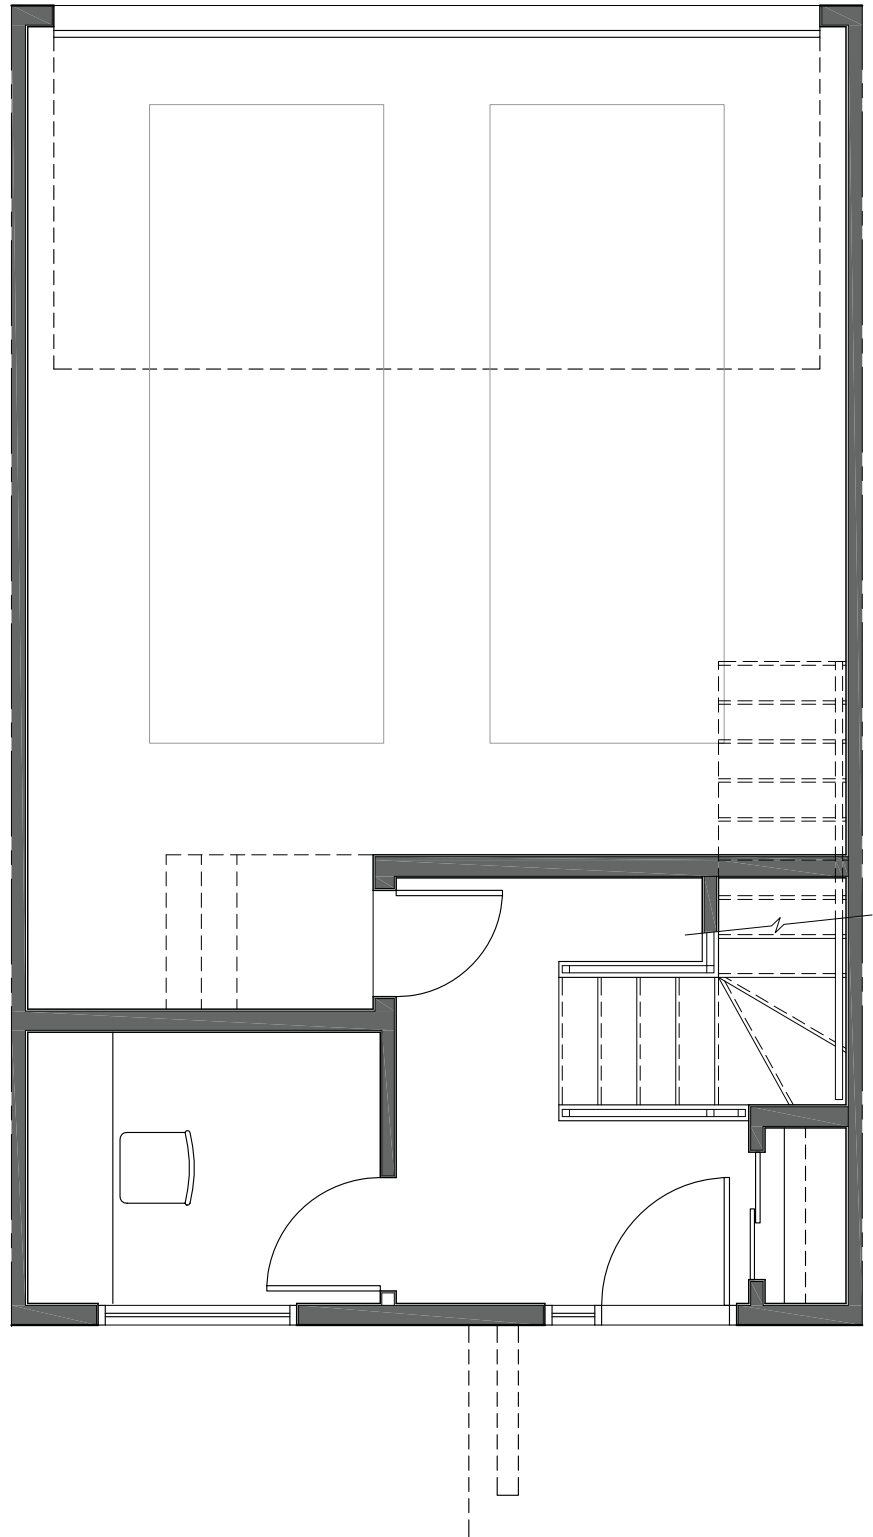

A1 – GARAGE / ENTRY

THE PORTAGE

AT LONGBOAT LANDING

A1

SQUARE FOOTAGE

Livable space 1,428

Garage 436

TOTAL 1,864

UNITS SHARING THIS CONFIGURATION

2, 5*, 6

*layout is mirrored

DEVONIAN

The above illustration is for information purposes only and is not a true representation of the final project. The Developer reserves the right to make changes to the floor plans, project design, specifications and interiors. Final dimensions, square footage and floor plans and project configuration may vary.

A1 – LIVINGROOM / KITCHEN

THE PORTAGE

AT LONGBOAT LANDING

A1

SQUARE FOOTAGE

Livable space 1,428

Garage 436

TOTAL 1,864

UNITS SHARING THIS CONFIGURATION

2, 5*, 6

*layout is mirrored

A1 – 3 BEDROOM OPTION

THE PORTAGE

AT LONGBOAT LANDING

A1 SQUARE FOOTAGE

Livable space 1,428