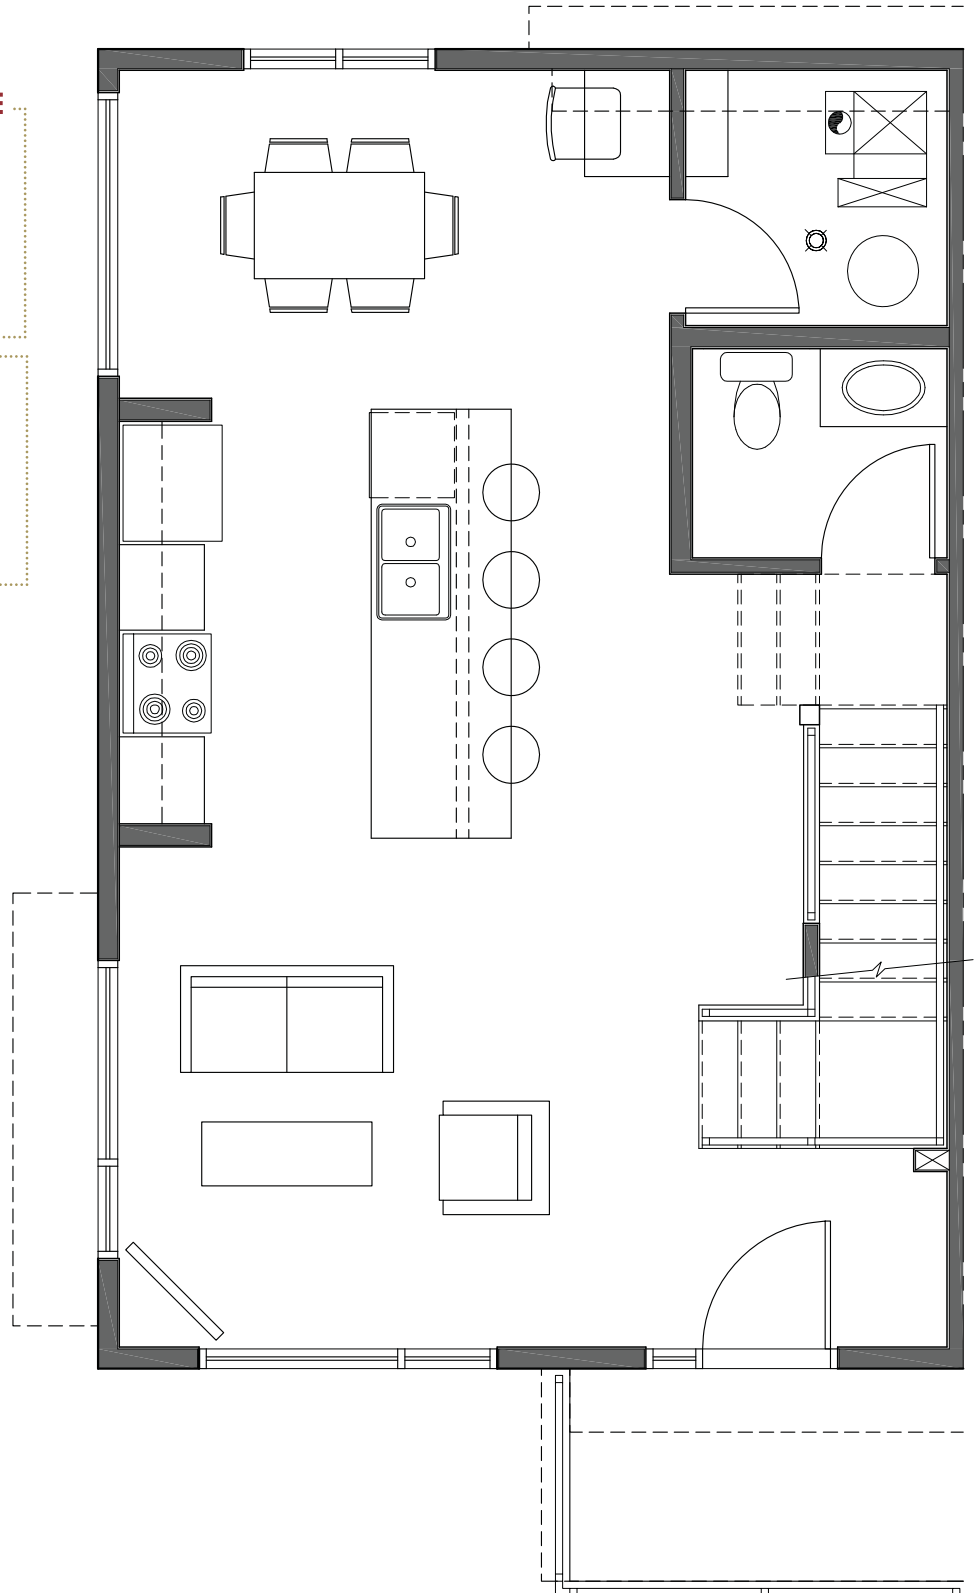

A2 – GARAGE / ENTRY

THE PORTAGE

AT LONGBOAT LANDING

A2 SQUARE FOOTAGE

Livable space 1,472

Garage 444

TOTAL 1,916

UNITS SHARING THIS CONFIGURATION

1, 3*, 4, 7*

*layout is mirrored

A2 – LIVINGROOM / KITCHEN

THE PORTAGE

AT LONGBOAT LANDING

A2 SQUARE FOOTAGE

Livable space 1,472

Garage 444

TOTAL 1,916

UNITS SHARING THIS CONFIGURATION

1, 3*, 4, 7*

*layout is mirrored

A2 – 2 BEDROOM OPTION

THE PORTAGE

AT LONGBOAT LANDING

A2 SQUARE FOOTAGE