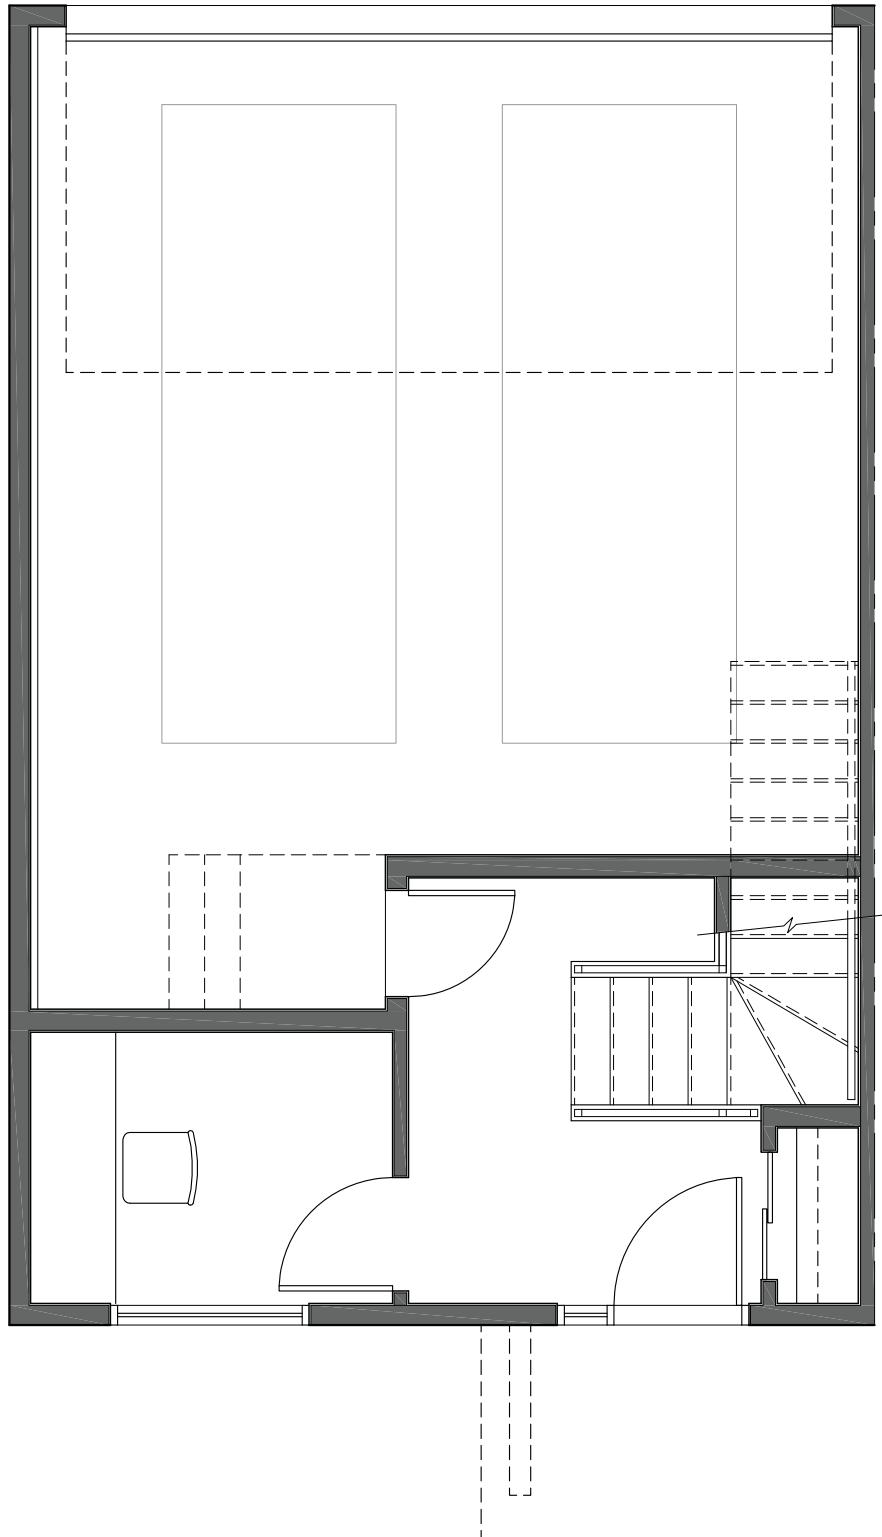

A2 – GARAGE / ENTRY

THE PORTAGE

AT LONGBOAT LANDING

A2 SQUARE FOOTAGE

Livable space 1,472

Garage 444

TOTAL 1,916

UNITS SHARING THIS CONFIGURATION

1, 3*, 4, 7*

*layout is mirrored

A2 – LIVINGROOM / KITCHEN

THE PORTAGE

AT LONGBOAT LANDING

A2 SQUARE FOOTAGE

Livable space 1,472

Garage 444

TOTAL 1,916

UNITS SHARING THIS CONFIGURATION

1, 3*, 4, 7*

*layout is mirrored

A2 – 2 BEDROOM OPTION

THE PORTAGE

AT LONGBOAT LANDING

A2 SQUARE FOOTAGE