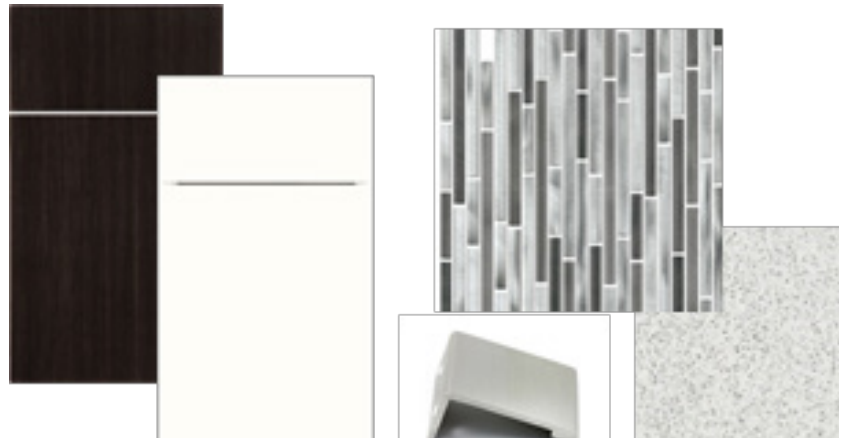

INTERIOR SPECIFICATIONS

THE PORTAGE

AT LONGBOAT LANDING

KITCHEN

Modern flat panel cabinetry with a light or dark colour choice

Stainless contemporary cabinet hardware

Sleek white metallic quartz countertops

Delta single handle pull down faucet in chrome

Stainless steel under mount sink and half